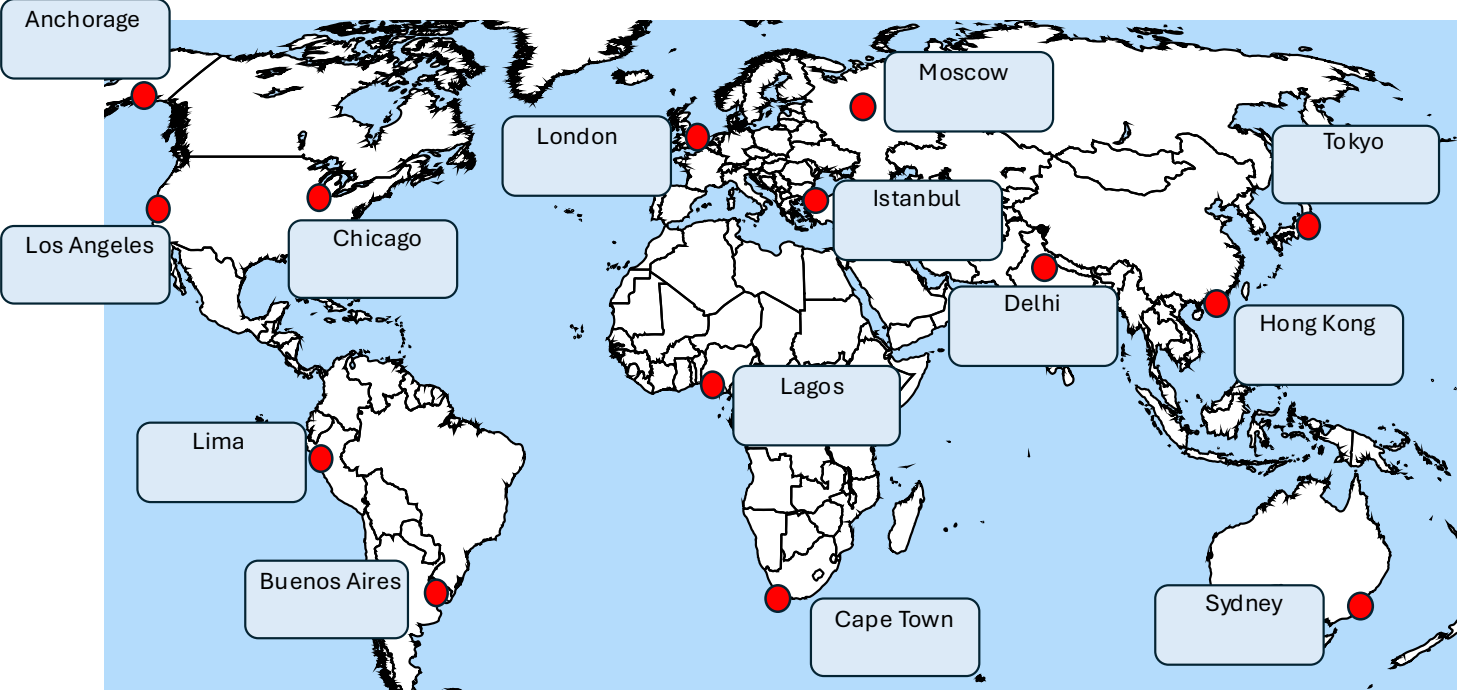

LATITUDE, LONGITUDE AND TIME ZONES

It's 12 o'clock noon in your home town.
What time is it in?

Image: Petr Dlouhý, Public domain, via Wikimedia Commons
modified by Klaus Rosmanitz